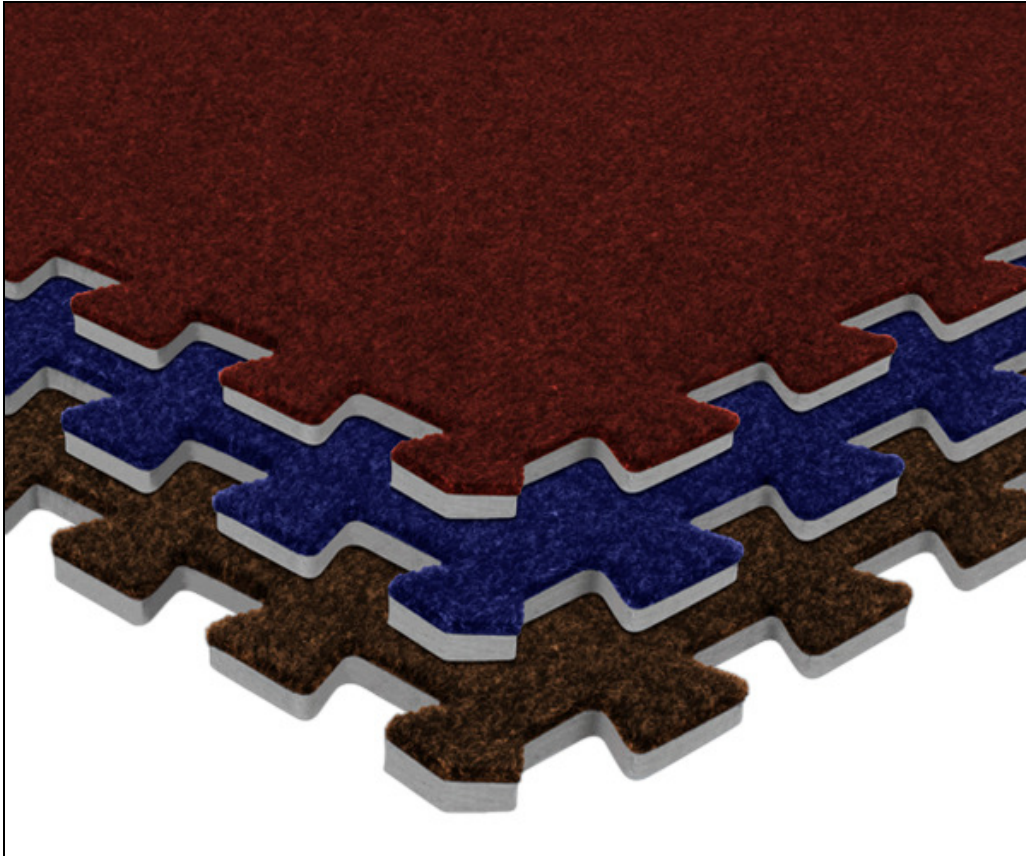

Economy SoftCarpets Interlocking Tiles

These interlocking puzzle tiles are economical, safe and can be assembled quickly and easily to provide a finished, carpeted floor.

Soft Carpets Tiles are made from EVA foam, which gives these tiles compressibility.

Our interlocking tiles are non-toxic, waterproof, impact absorbent, insulating, fire-retardant & help soundproofing.

These puzzle mats are made for light, indoor use only.

- 1/2" Thick - Each tile is 2' x 2' (4 sq. ft total) or ONLY \$2.78 per sqft!

Each tile comes with 2 attachable borders to create finished edges regardless of configuration.

Note: there is a 8 tile minimum order for this product.

Perfect for: play areas, sound control, exhibits, small offices & light retail

Economy SoftCarpet's surface and bonding show more wear and tear after a shorter period of time whereas the premium version show minimal wear and tear after many years of use. Additionally, the Economy Softcarpet's surface fibers (knapp) are much shorter and therefore more easily compress giving the appearance of different color variations throughout when, in fact, every tile is made from the same production run/dye lot. The Premium SoftCarpets have longer fibers (knapp) will always lay in the same direction and have a uniform color throughout.